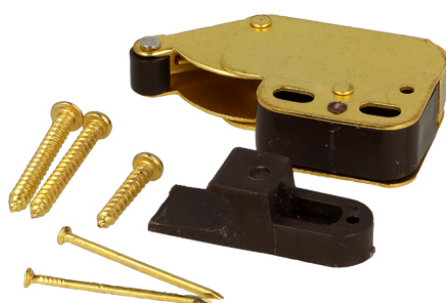

PRODUCT SHEET

Description:

Mini Latch Brown/BPL, 48,5x28x25mm, W/Striker & Screws

Item number:

22.01.010-2

Units	Box	Carton	HS Code	Barcode
Pcs.	50	500	8302420090	
				5704866116978

Open:

Closed: