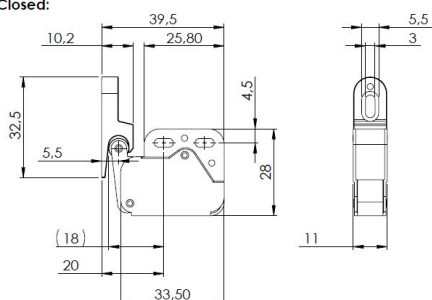

PRODUCT SHEET

Description:

Mini Latch Brown/BPL, 48,5x28x25mm, W/Striker & Screws

Item number:

22.01.010-2

Units	Box	Carton	HS Code	Barcode
Pcs.	50	500	8302420090	
				5704866116978

Open:

Closed: