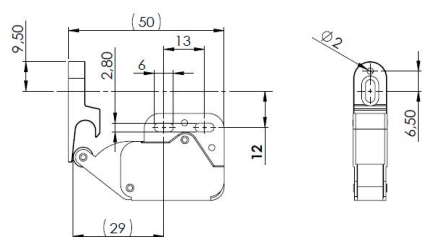

PRODUCT SHEET

Description:

Mini Latch Brown/BPL, 48,5x28x25mm, W/Striker & Screws

Item number:

22.01.010-2

Units	Box	Carton	HS Code	Barcode
Pcs.	50	500	8302420090	
				5704866116978

Open:

Closed: